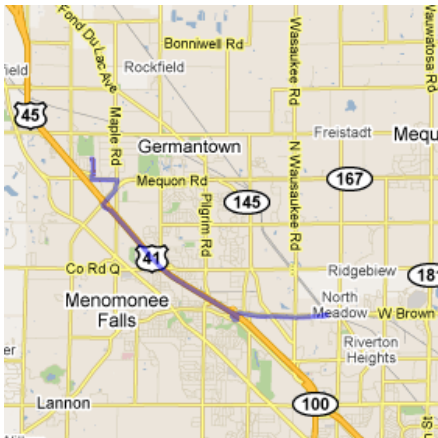

# TRUCK WASH STATIONS IN METRO MILWAUKEE

*FYI: If the RV is returned unwashed, there is a \$50 charge which comes out of your security deposit*

**OAK CREEK** – open 24/7  
**Blue Beacon Truck Wash**  
9625 S. 20th  
Oak Creek, WI 53154  
I-94, Exit 322  
By Love's  
PH: 414-761-1099

Cost for automatic wash: **\$28 + tax**

**PORTAGE** – open 24/7  
**Blue Beacon Truck Wash**  
5850 Kinney Road  
Portage, WI 53901  
I-90, I-94, Exit 108A  
At Petro  
PH: 608-742-8854

Cost for automatic wash: **\$28 + tax**

**MILWAUKEE** – Restricted hours

**Stelzl Truck Wash**

11340 W. Brown Deer Road

Milwaukee, WI

PH: 414-355-2800

**Operating hrs:** Mon-Fri 7am-7pm; Sat. 7am-3pm; Sun. closed!

Cost for an automatic wash: **\$31 + tax**